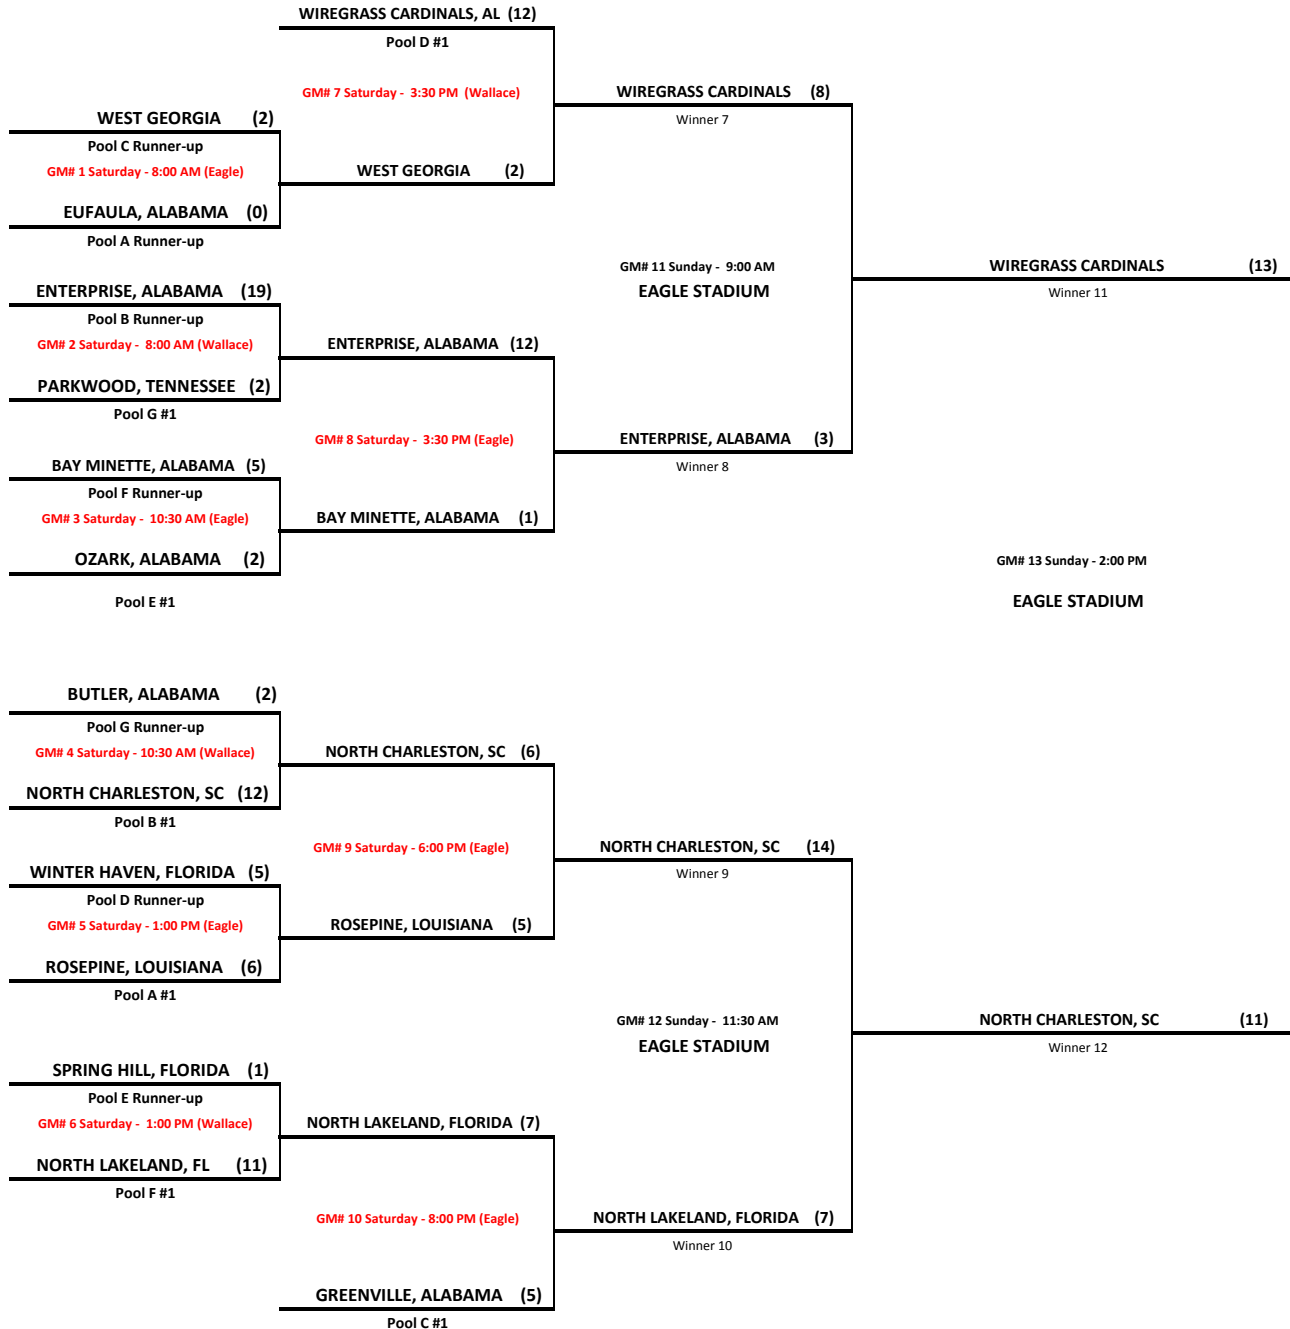

# 2016 World Series - 15U Division

## OZARK, ALABAMA (SERIES HOST)

FOURTEEN TEAM BRACKET - SINGLE ELIMINATION BRACKET

July 23, 2016 - Saturday

July 24, 2016 - Sunday

**WIREGRASS CARDINALS**  
**15U DIVISION**  
**WORLD SERIES CHAMPIONS**

Note: All games 2 hr time limit