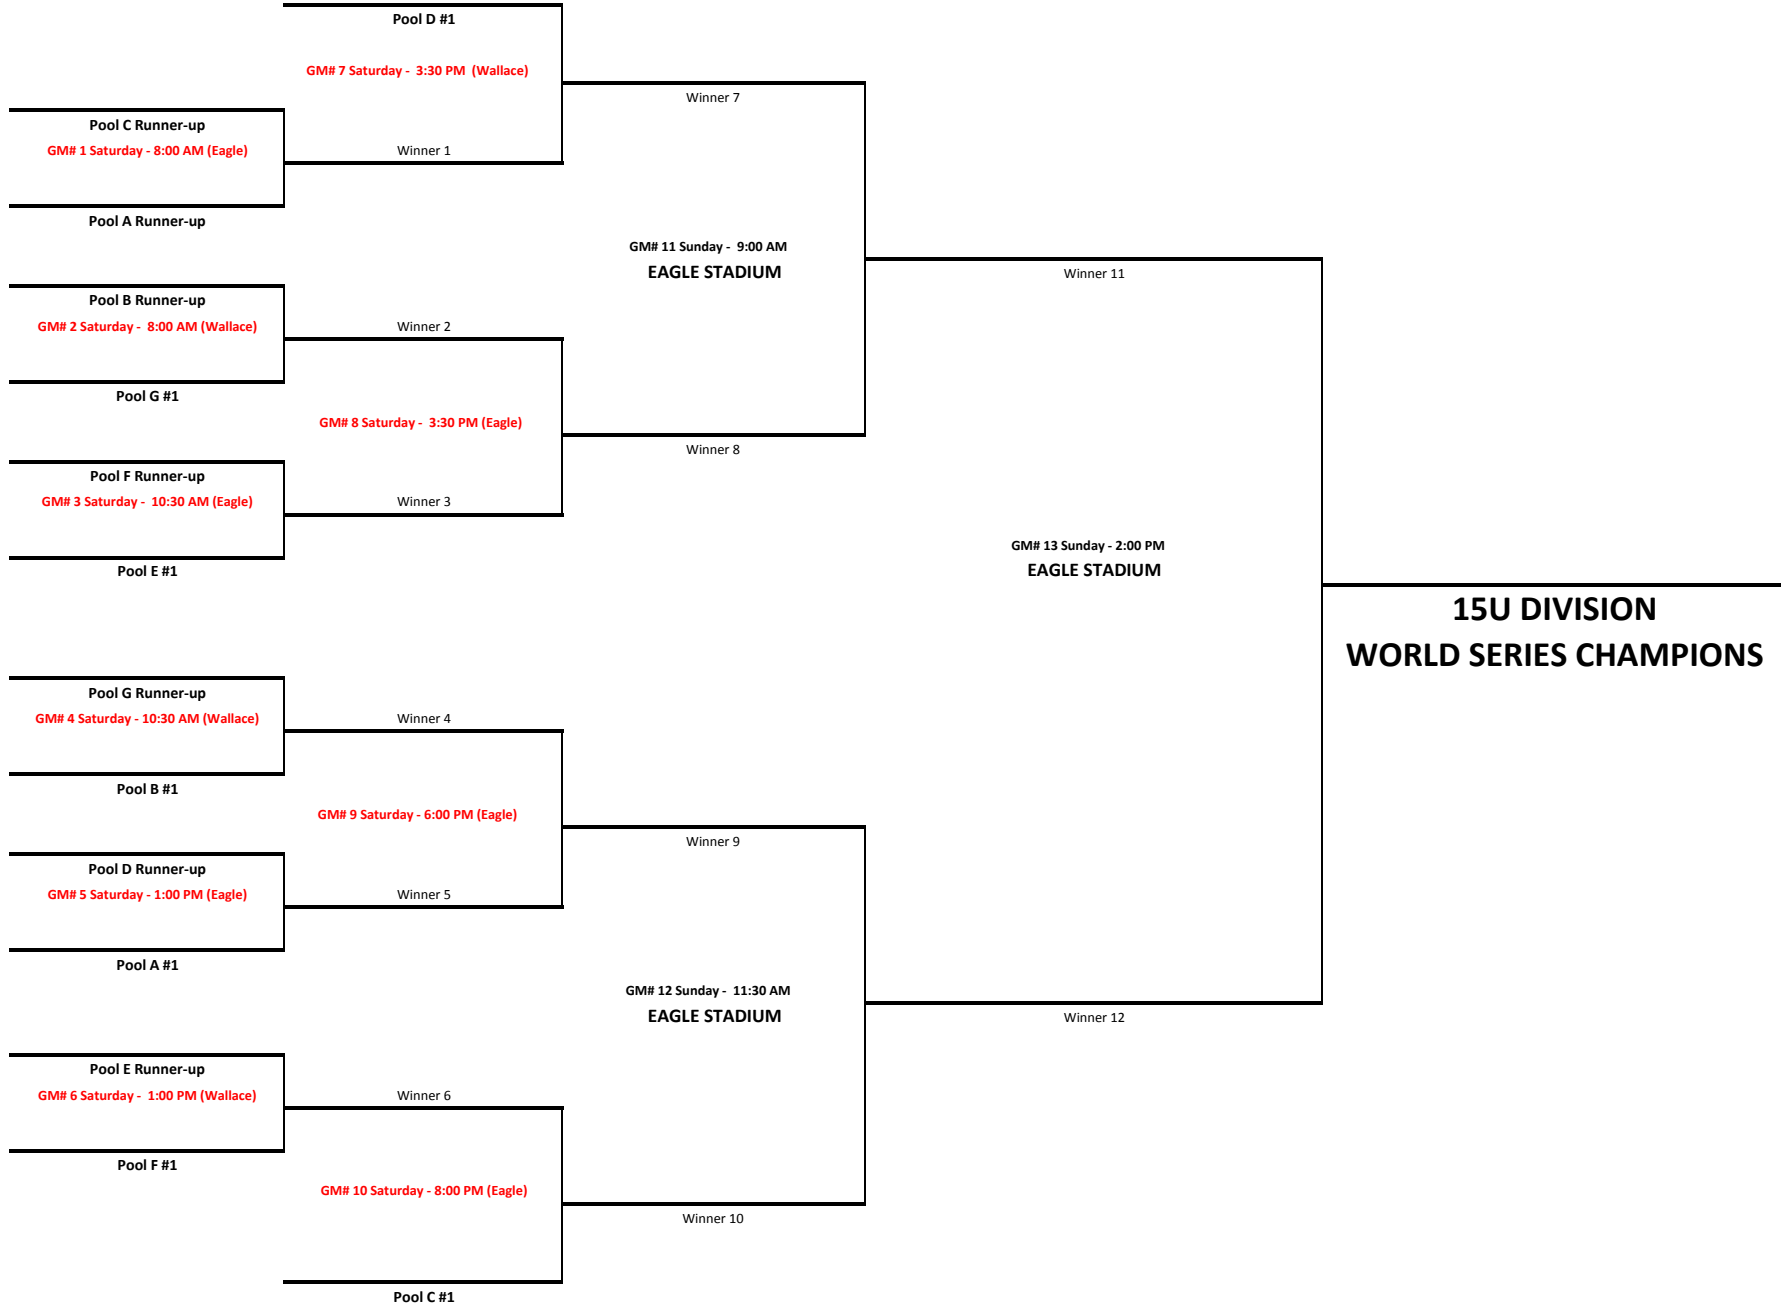

2016 World Series - 15U Division

OZARK, ALABAMA (SERIES HOST)

FOURTEEN TEAM BRACKET - SINGLE ELIMINATION BRACKET

July 23, 2016 - Saturday

July 24, 2016 - Sunday

Note: All games 2 hr time limit