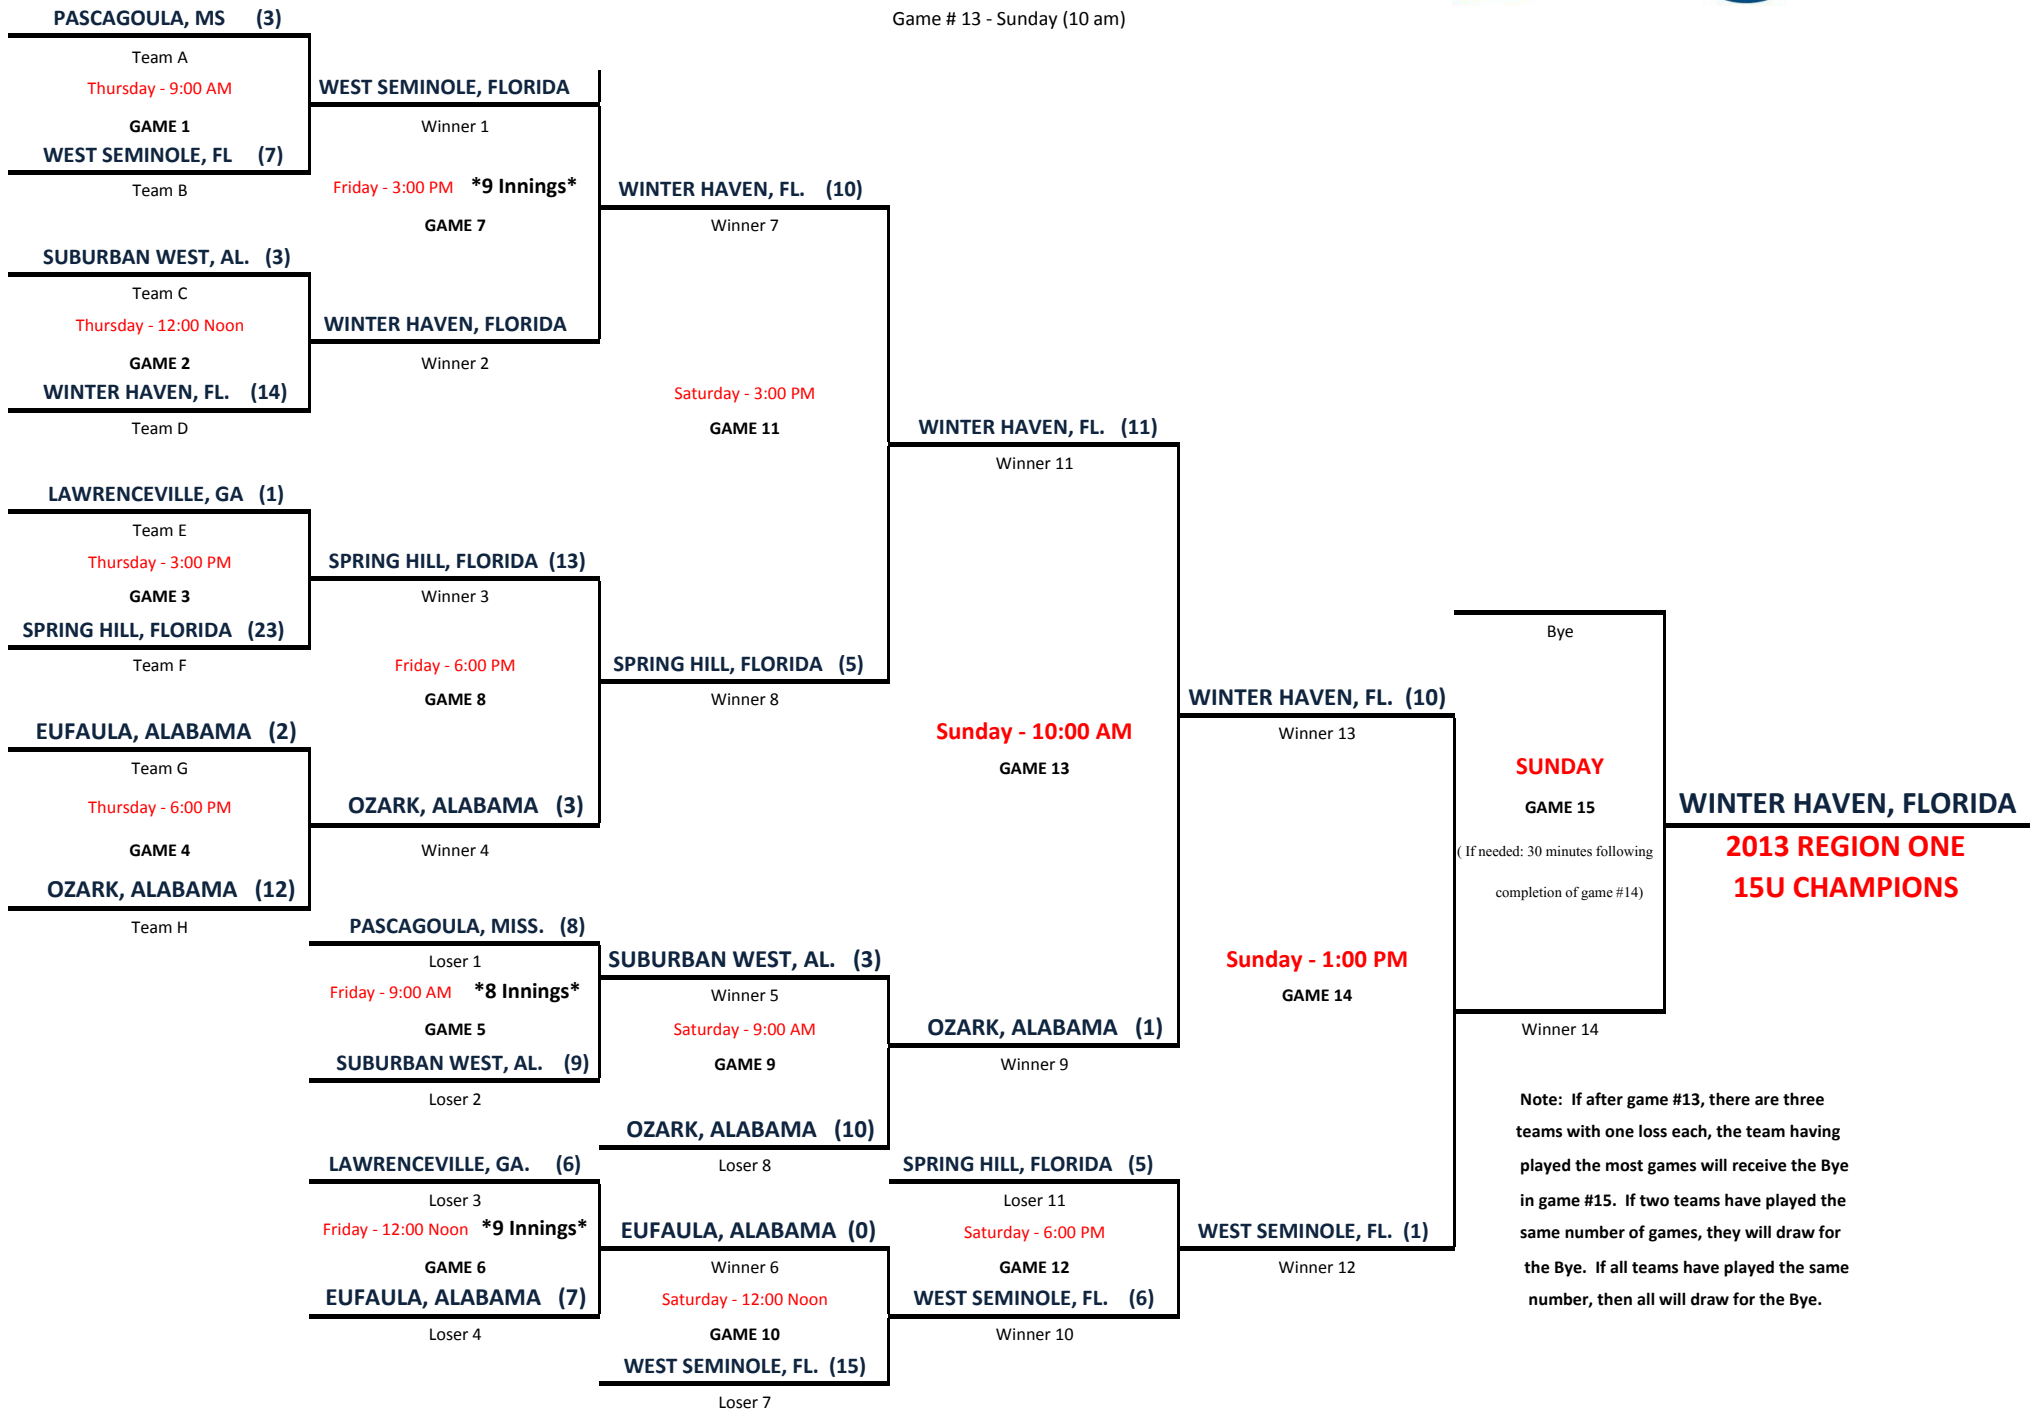

15U DIVISION - REGION ONE CHAMPIONSHIP

JUNE 20-23, 2013 - (EAGLE STADIUM) - OZARK, ALABAMA

1ST DAY- THURSDAY JUNE 20

2ND DAY- FRIDAY JUNE 21

3RD DAY- SATURDAY JUNE 22

NOTE

4TH DAY- SUNDAY JUNE 23

Game # 12 - Saturday (6 pm)
Game # 13 - Sunday (10 am)

Note: If after game #13, there are three teams with one loss each, the team having played the most games will receive the Bye in game #15. If two teams have played the same number of games, they will draw for the Bye. If all teams have played the same number, then all will draw for the Bye.